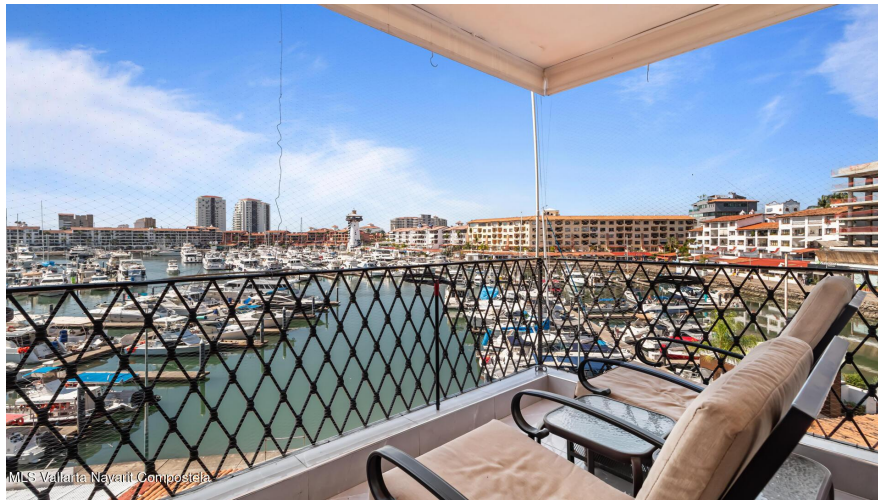

Marina Del Rey 1315

$449,000 USD / $7,857,500 MXN

Departamento en venta en Puerto Vallarta, Marina Vallarta

S/N Popa 1315, Marina Del Rey 1315, Puerto Vallarta, Ja.

MLS: 40529   3 Cuartos   3 Baños   121.15 m² / 1,304.11 sqft

Ubicación de la Propiedad

Información de Contacto

Canoa Real Estate

Canoa Realty
info@canoa.com.mx
Oficina
+52 322 299 2934
info@canoa.com.mx
canoa.com.mx

Av Fluvial Vallarta 223-A, Díaz Ordaz,
48310 Puerto Vallarta, Jalisco. México.

Resumen de la Propiedad

This elegantly remodeled fourth floor corner unit features a generous covered terrace with front-row views of the Marina, panoramas of yachts, water, and nightly sunsets included. Inside, a modern open kitchen with bar seating flows into the living area, where sliding doors frame the terrace and invite...

General

Precio de Lista	M2 de	
MXN$: 7,857,500.00	Departamento:	121.20
Total M2 de Const.:	Total SqFt const.:	
121.20	1,304.11	
Vista Primaria:	Vista Secundaria:	Nombre del Desarrollo:
Marina	Jardín	Marina Del Rey
# Unidades en el Desarrollo: 106	Habitaciones Totales: 3.00	Baños Totales: 2.50
Amueblado: Si	Mascotas: Si	Pre-Construcción: No
Manifiesto de Construcción: Si	Marina: Si	

Detalles

Balcón: Si	Elevador: Si	
Alberca: Si	Alberca con Caldera: Si	Guardia de Seguridad: Si