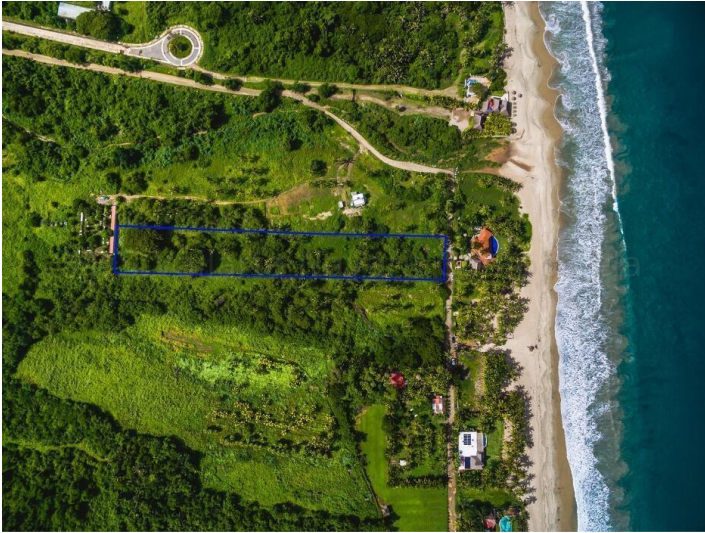

Litibu 2.5 Acre Property

\$1,355,000 USD / \$25,000,000 MXN

Terreno en venta en Riviera Nayarit, Litibu
S/N S/N, Litibu 2.5 Acre Property, Riviera Nayarit, Na.

MLS: 32883 — Cuartos — Baños 10,000.00 m² / 107,640.00 sqft

Ubicación de la Propiedad

Resumen de la Propiedad

Beautiful, flat and completely fenced 2.5 acres, (one hectarea), with a coconut tree-lined path going all the way through the grass-covered land to the back where you will find two giant Parota »umbrella trees» – one of the largest trees in Mexico and Central America, known for their beauty, hard wood...

General

Precio de Lista	M2 Terreno:	
MXN\$:	10,000.00	
25,000,000.00		
SqFt Terreno:	SqFt Terreno:	Vista Primaria: Calle
107,600.00	107,600.00	
Vista Secundaria:		
Selva		

Información de Contacto

Canoa Real Estate