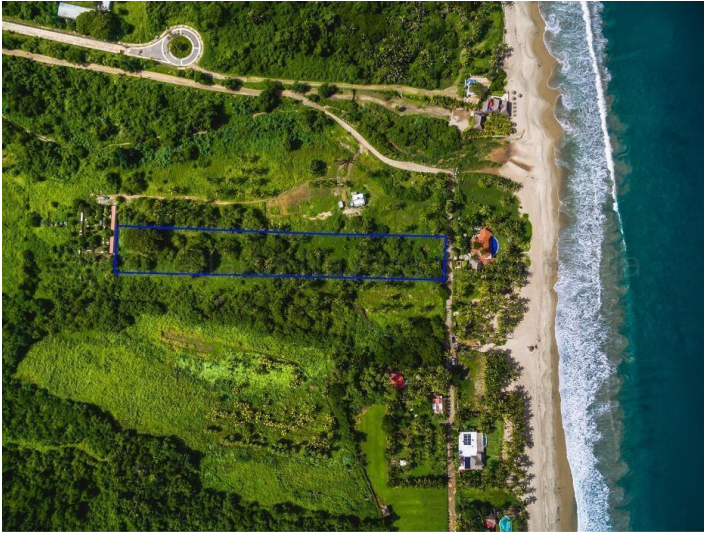

Litibu 2.5 Acre Property

\$1,355,000 USD / \$25,000,000 MXN

Terreno en venta en Riviera Nayarit, Litibu
S/N S/N, Litibu 2.5 Acre Property, Riviera Nayarit, Na.

MLS: 32883 — Cuartos — Baños 10,000.00 m² / 107,640.00 sqft

Ubicación de la Propiedad

Resumen de la Propiedad

Beautiful, flat and completely fenced 2.5 acres, (one hectarea), with a coconut tree-lined path going all the way through the grass-covered land to the back where you will find two giant Parota »umbrella trees» – one of the largest trees in Mexico and Central America, known for their beauty, hard wood...

General

Precio de Lista	M2 Terreno:	
MXN\$:	10,000.00	
25,000,000.00		
SqFt Terreno:	SqFt Terreno:	Vista Primaria: Calle
107,600.00	107,600.00	
Vista Secundaria:		
Selva		

Información de Contacto

Canoa Real Estate