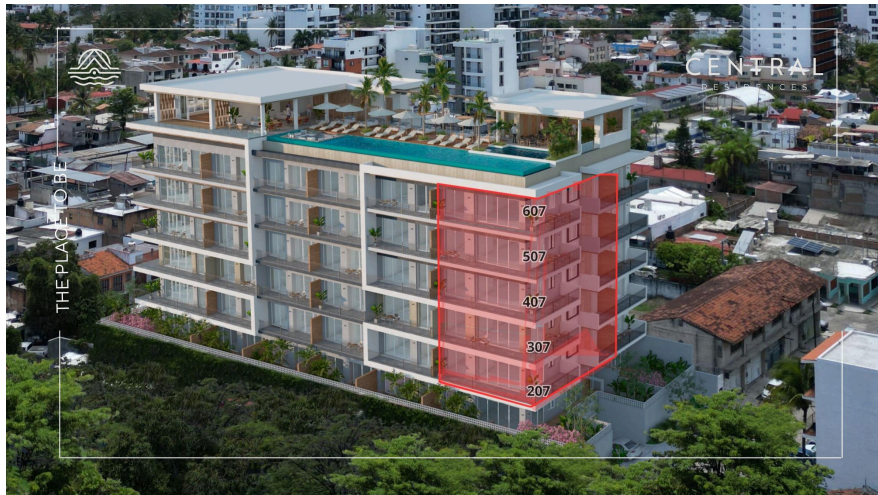

# Central Residences Unit C 307

**\$458,614 USD / \$7,750,588 MXN**

Departamento en venta en Puerto Vallarta, Versalles  
102 Calle Milan Unit C 307, Central Residences, Puerto Vallarta, Ja.

MLS: 29339 3 Cuartos 3 Baños 137.12 m<sup>2</sup> / 1,475.94 sqft

## Resumen de la Propiedad

Introducing CENTRAL residences, the newest development in the Versalles neighborhood of Puerto Vallarta. Central will have 47 condos, of which 11 are type A, 24 type B and 12 type C. They range from 1 Bed + Den (type A), 2 Bed 2 Bath (Type B), 2 bed 2 bath + Lock off 1 bed 1 bath (Type C). Thirteen of...