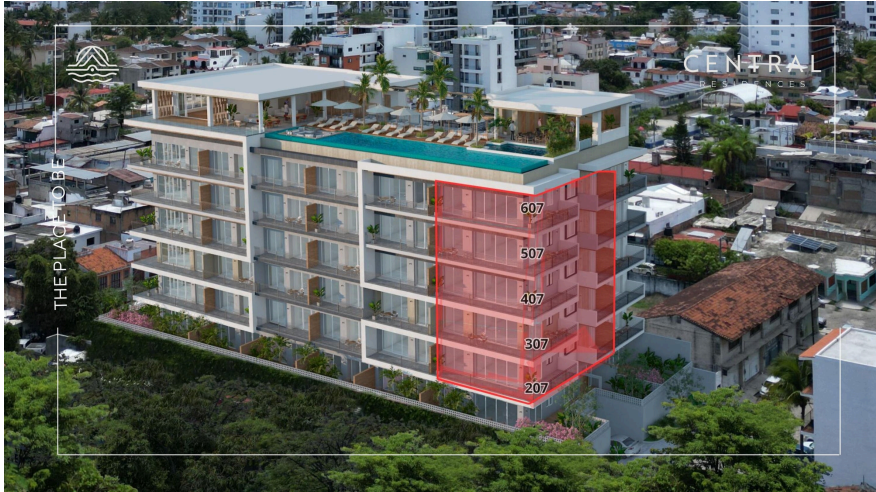

# Central Residences Unit C 207

**\$436,775 USD / \$7,381,512 MXN**

Departamento en venta en Puerto Vallarta, Versalles  
102 Calle Milan Unit C 207, Central Residences, Puerto Vallarta, Ja.

MLS: 29338    3 Cuartos    3 Baños    137.12 m<sup>2</sup> / 1,475.94 sqft

## Resumen de la Propiedad

Introducing CENTRAL residences, the newest development in the Versalles neighborhood of Puerto Vallarta. Central will have 47 condos, of which 11 are type A, 24 type B and 12 type C. They range from 1 Bed + Den (type A), 2 Bed 2 Bath (Type B), 2 bed 2 bath + Lock off 1 bed 1 bath (Type C). Thirteen of...