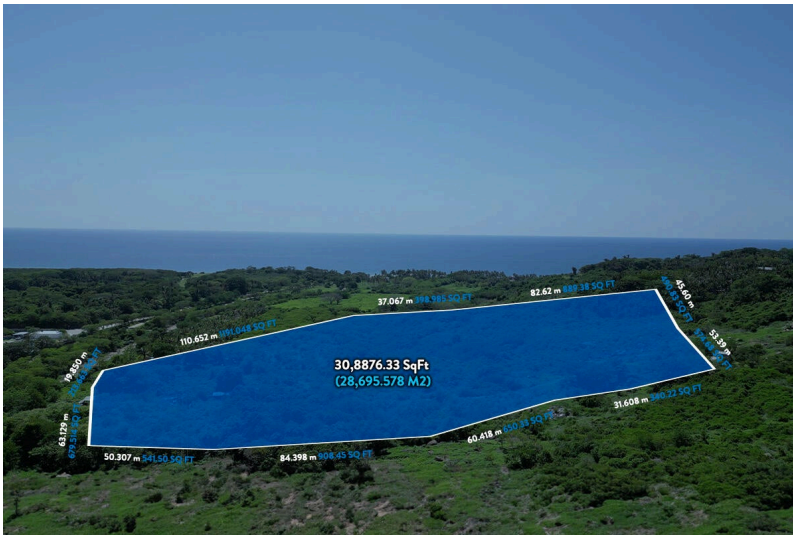

Litibu Land

\$3,600,000 USD / \$73,163,880 MXN*

Terreno en venta en Riviera Nayarit, Litibu

959 Z-10 P Camino De Acceso , Parcela 959 Ejido De Sayulita, Litibu Land, Riviera Nayarit, Na.

MLS: 28085 — Cuartos — Baños 28,265.00 m² / 304,244.46 sqft

Ubicación de la Propiedad

Resumen de la Propiedad

Litibu is located 30 minute drive from Puerto Vallarta International airport. This land has a beautiful unobstructable ocean views to Islas Marietas and over Punta Mita.

Its situated between two of Bahia de Banderas most popular touristic destinations, Punta Mita and Sayulita.

Litibu its known for...

General

M2 Terreno:
28,265.00

SqFt Terreno:
304,131.39

Vista Primaria:
Oceano