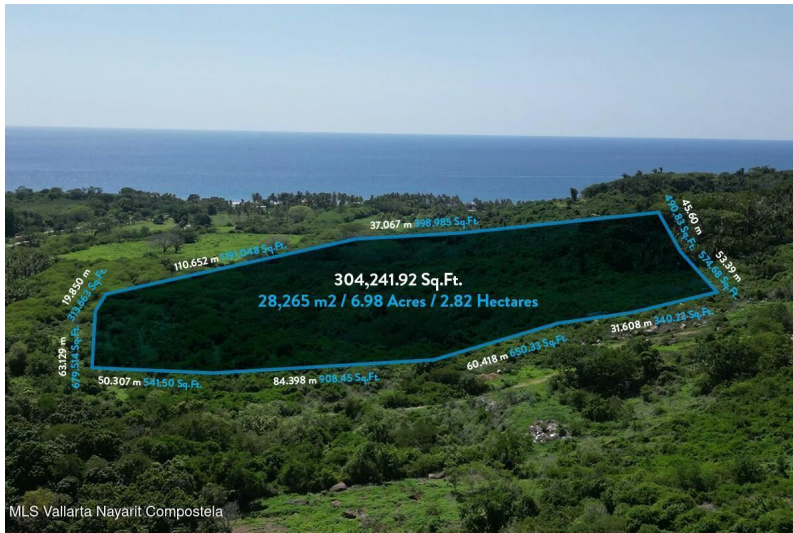

Litibu Land

\$3,600,000 USD / \$62,257,680 MXN*

Terreno en venta en Riviera Nayarit, Litibu

959 Z-10 P Camino De Acceso , Parcela 959 Ejido De Sayulita, Litibu Land, Riviera Nayarit, Na.

MLS: 28085 — Cuartos — Baños 28,265.00 m² / 304,244.46 sqft

canoa.com.mx

Av Fluvial Vallarta 223-A, Díaz Ordaz,
48310 Puerto Vallarta, Jalisco. México.

Resumen de la Propiedad

Litibu is located 30 minute drive from Puerto Vallarta International airport. This land has a beautiful unobstructable ocean views to Islas Marietas and over Punta Mita.

Its situated between two of Bahia de Banderas most popular touristic destinations, Punta Mita and Sayulita.

Litibu its known for...

General

M2 Terreno: **28,265.00**
SqFt Terreno: **304,131.39**

Vista Primaria: **Oceano**
Vista Secundaria: **Montaña**
Ladera: **Si**