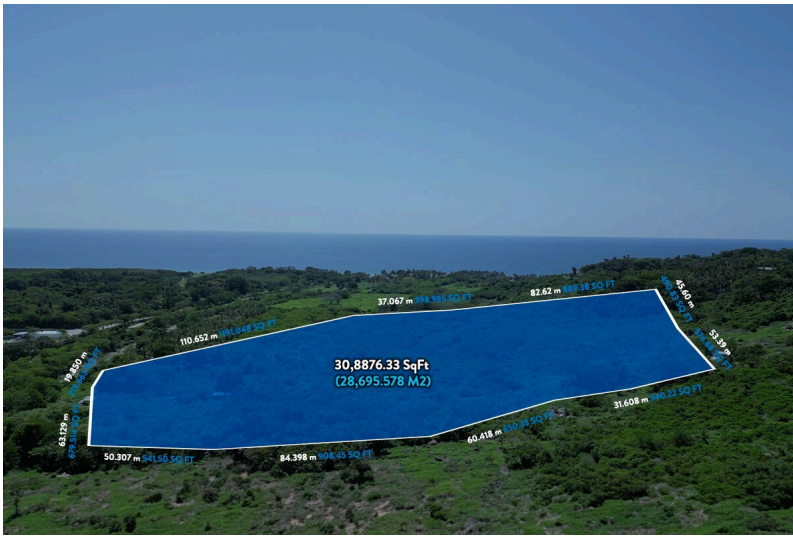

Litibu Land

\$3,600,000 USD / \$73,359,000 MXN*

Terreno en venta en Riviera Nayarit, Litibu

959 Z-10 P Camino De Acceso , Parcela 959 Ejido De Sayulita, Litibu Land, Riviera Nayarit, Na.

MLS: 28085 — Cuartos — Baños 28,265.00 m² / 304,244.46 sqft

Ubicación de la Propiedad

Resumen de la Propiedad

Litibu is located 30 minute drive from Puerto Vallarta International airport. This land has a beautiful unobstructable ocean views to Islas Marietas and over Punta Mita.

Its situated between two of Bahía de Banderas most popular touristic destinations, Punta Mita and Sayulita.

Litibu its known for...

General

M2 Terreno:
28,265.00

SqFt Terreno:
304,131.39

Vista Primaria:
Oceano