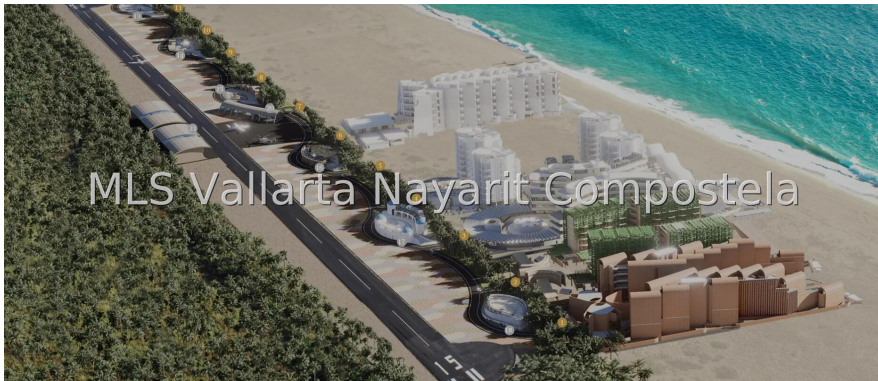

Mayto Astrological Park 201

\$479,256 USD / \$9,818,614 MXN*

Condo for sale at Sierra Madre Jalisco, Mayto

1994 Calle Astrologia 201, Mayto Astrological Park, Sierra Madre Jalisco, Ja.

MLS: 34053 2 Beds 2 Baths 84.05 m² / 904.70 sqft