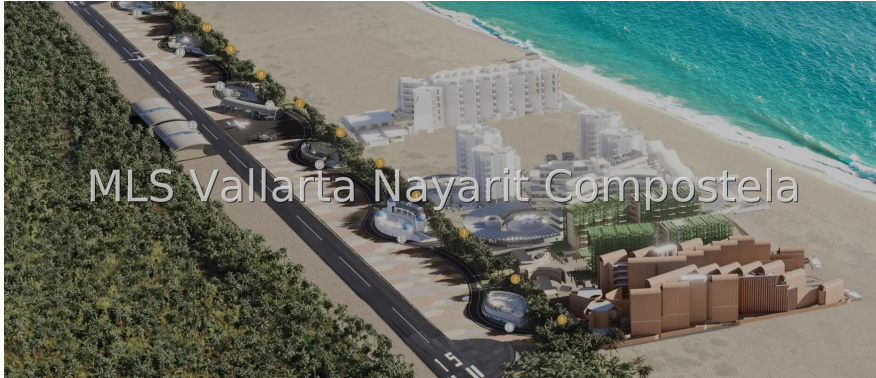

Mayto Astrological Park 001

$845,800 USD / $14,730,199 MXN*

Condo for sale at Sierra Madre Jalisco, Mayto

1994 Calle Astrologia 001, Mayto Astrological Park, Sierra Madre Jalisco, Ja.

MLS: 34037   **3 Beds**   **4 Baths**   169.10 m² / 1,820.16 sqft

Property Location

Contact Information

Canoa Real Estate

Canoa Realty

info@canoa.com.mx

Office

+52 322 299 2934

info@canoa.com.mx

canoa.com.mx

Av Fluvial Vallarta 223-A, Díaz Ordaz,
48310 Puerto Vallarta, Jalisco. México.

Property Overview

The world's first astrological park. The magic of architecture awakens as constellations intertwine with design: twelve rotundas, one for each zodiac sign, become gateways to the Temples, each triggering an array of amenities that form a mosaic of authentic and unique experiences an environmental and...

General

Condo M2: **169.16**

Total M2 const: **169.16**   Total SqFt const: **1,820.16**   Primary View: **Ocean**

Secondary View: **Mountain**   Mstr Plan   # Units in Develop: **40**
Community: **Yes**

Total Bedrooms: **3.00**   Total Baths: **3.50**   Furnished: **Unfurnished**

Pet Friendly: **Yes**   Style: **2 Floors**   Floor Number: **1**

Parking: **Carpport**   Pre-construction: **Yes**   Est. Delivery Date: **2026-09-15**

Construction Manifest: **No**   PROFECO   Beachfront: **Yes**
Purchase-Sale Contract: **No**

Oceanfront: **Yes**   Gated Community: **Yes**

Details

Balcony: **Yes**