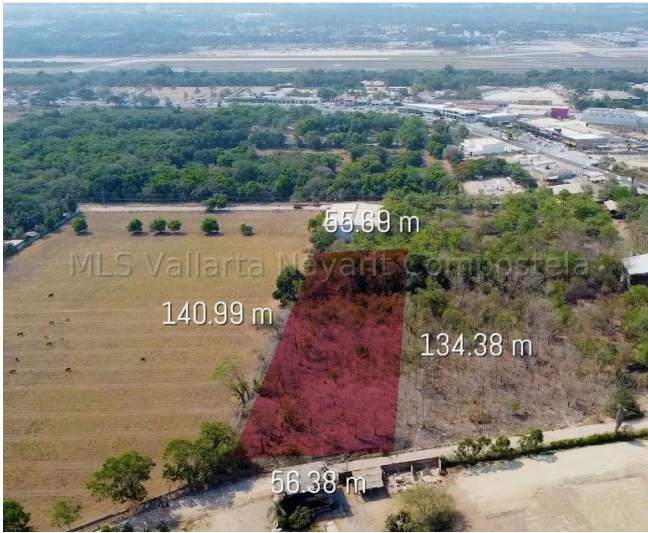

# Lote Rio

**\$1,182,000 USD / \$22,443,584 MXN**

Land for sale at Puerto Vallarta, Las Juntas

142 Parcela Z1, Lote Rio, Puerto Vallarta, Ja.

MLS: 33405 — Beds — Baths 7,544.66 m<sup>2</sup> / 81,210.72 sqft

## Property Location

## Property Overview

Perfect opportunity for developers. This land is both commercial or residential. Completely flat, a few minutes walking from the main avenue ( Medina Ascencio, VIDANTA WORLD and the popular neighborhood Las Juntas

## General

List Price MXN\$: Lot M2: **7,544.66**  
**22,443,584.00**

Lot SqFt: **81,181.00** Lot SqFt: **81,180.54** Primary View: **Street**

Secondary View:

**Mountain**