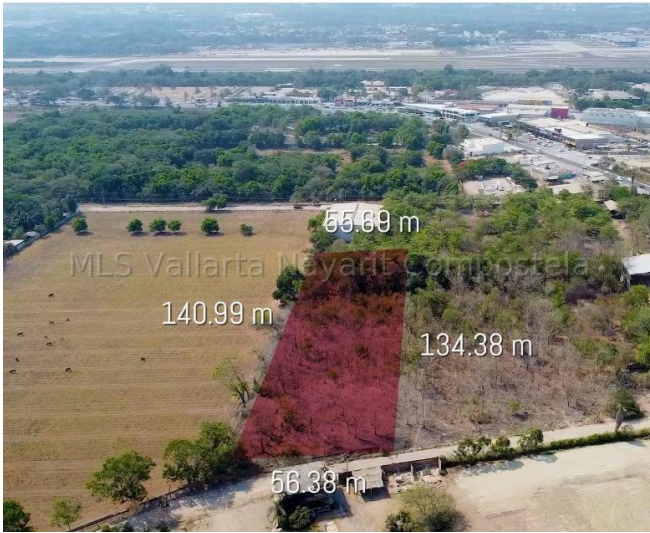

Lote Rio

\$1,182,000 USD / \$22,443,584 MXN

Land for sale at Puerto Vallarta, Las Juntas

142 Parcela Z1, Lote Rio, Puerto Vallarta, Ja.

MLS: 33405 — Beds — Baths 7,544.66 m² / 81,210.72 sqft

Property Location

Property Overview

Perfect opportunity for developers. This land is both commercial or residential. Completely flat, a few minutes walking from the main avenue (Medina Ascencio, VIDANTA WORLD and the popular neighborhood Las Juntas

General

List Price MXN\$: Lot M2: **7,544.66**
22,443,584.00

Lot SqFt: **81,181.00** Lot SqFt: **81,180.54** Primary View: **Street**

Secondary View:

Mountain

Contact Information

Canoa Real Estate

Canoa Realty
info@canoa.com.mx
Office
+52 322 299 2934
info@canoa.com.mx
canoa.com.mx