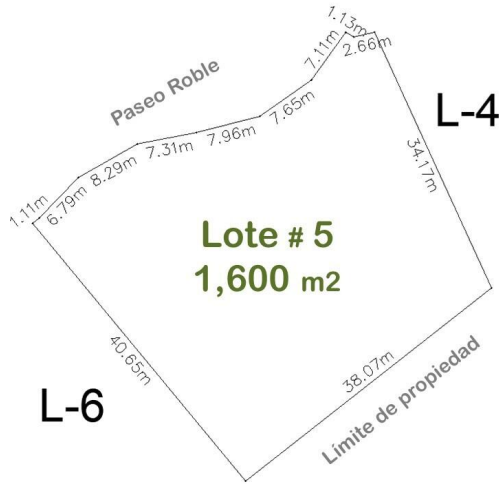

# Lote 5

**\$70,000 USD / \$1,280,000 MXN**

Land for sale at Sierra Madre Jalisco, El Tuito

01 Carretera Tuito – Vallarta, Lote 5, Sierra Madre Jalisco, Ja.

MLS: 31489 — Beds — Baths 1,600.00 m<sup>2</sup> / 17,222.40 sqft

El Tuito  
Cabo Corrientes, Jalisco

## Property Location

## General

List Price MXN\$: Lot M2: **1,600.00**  
**1,280,000.00**

Lot SqFt: **17,216.00** Lot SqFt: **17,216.00** Primary View:  
**Mountain**

Secondary View: Mstr Plan  
**Mountain** Community: **No**