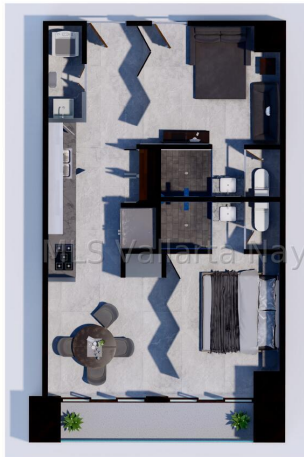

Romantika Unit 406

$414,021 USD / $7,551,743 MXN

Condo for sale at Puerto Vallarta, Emiliano Zapata
333 Francisca Rodriguez 406, Romantika Unit 406, Puerto Vallarta, Ja.

MLS: 29935   1 Beds   2 Baths   64.98 m² / 699.40 sqft

UNIT 406

Property Location