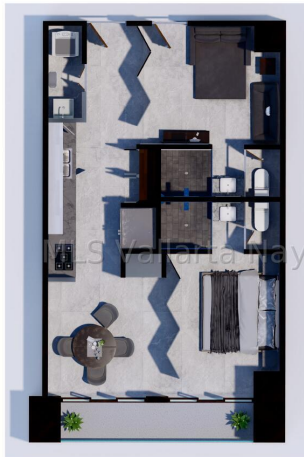

Romantika Unit 306

$394,003 USD / $7,186,610 MXN

Condo for sale at Puerto Vallarta, Emiliano Zapata
333 Francisca Rodriguez 306, Romantika Unit 306, Puerto Vallarta, Ja.

MLS: 29928   1 Beds   2 Baths   64.98 m² / 699.40 sqft

UNIT 306

Property Location