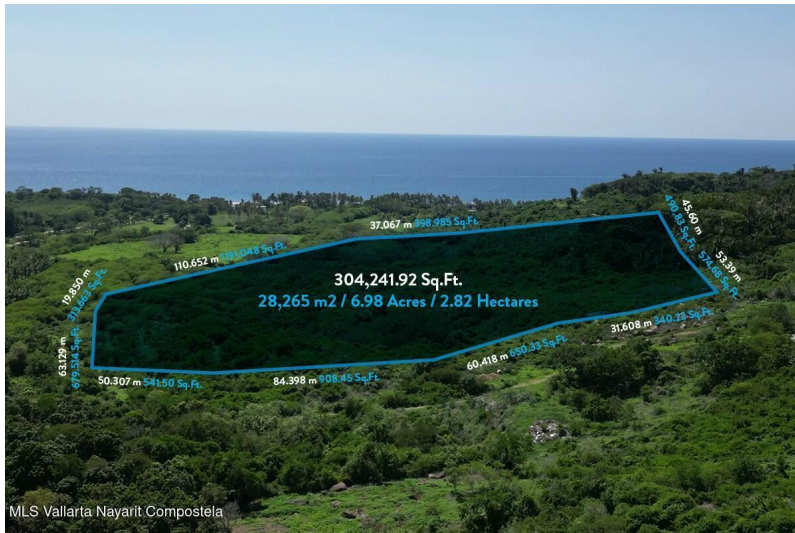

Litibu Land

\$3,600,000 USD / \$62,167,680 MXN*

Land for sale at Riviera Nayarit, Litibu

959 Z-10 P Camino De Acceso , Parcela 959 Ejido De Sayulita, Litibu Land, Riviera Nayarit, Na.

MLS: 28085 — Beds — Baths 28,265.00 m² / 304,244.46 sqft

canoa.com.mx

Av Fluvial Vallarta 223-A, Díaz Ordaz,
48310 Puerto Vallarta, Jalisco. México.

Property Overview

Litibu is located 30 minute drive from Puerto Vallarta International airport. This land has a beautiful unobstructable ocean views to Islas Marietas and over Punta Mita.

Its situated between two of Bahia de Banderas most popular touristic destinations, Punta Mita and Sayulita.

Litibu its known for...

General

Lot M2: **28,265.00** Lot SqFt: **304,131.39**

Primary View: **Ocean** Secondary View: Hillside: **Yes**
Mountain