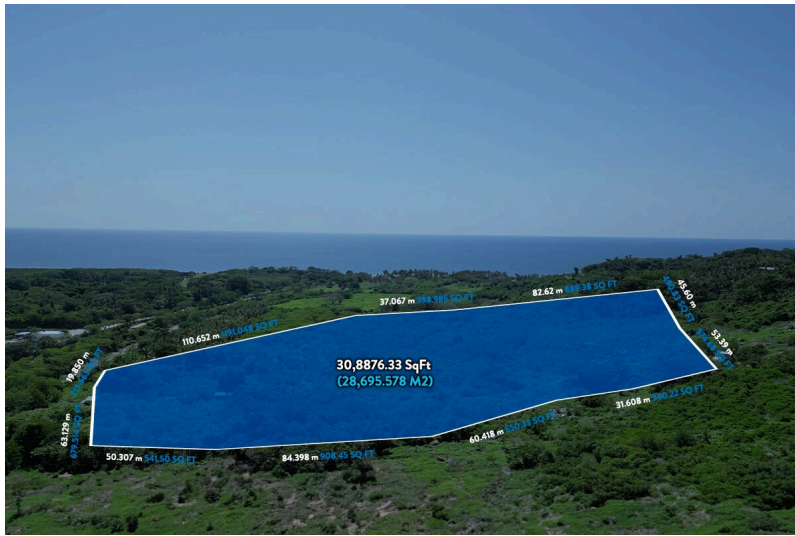

Litibu Land

\$3,600,000 USD / \$73,163,880 MXN*

Land for sale at Riviera Nayarit, Litibu

959 Z-10 P Camino De Acceso , Parcela 959 Ejido De Sayulita, Litibu Land, Riviera Nayarit, Na.

MLS: 28085 — Beds — Baths 28,265.00 m² / 304,244.46 sqft

Property Location

Property Overview

Litibu is located 30 minute drive from Puerto Vallarta International airport. This land has a beautiful unobstructable ocean views to Islas Marietas and over Punta Mita.

Its situated between two of Bahia de Banderas most popular touristic destinations, Punta Mita and Sayulita.

Litibu its known for...

General

Lot M2: **28,265.00** Lot SqFt: **304,131.39**

Primary View: **Ocean** Secondary View: **Mountain** Hillside: **Yes**